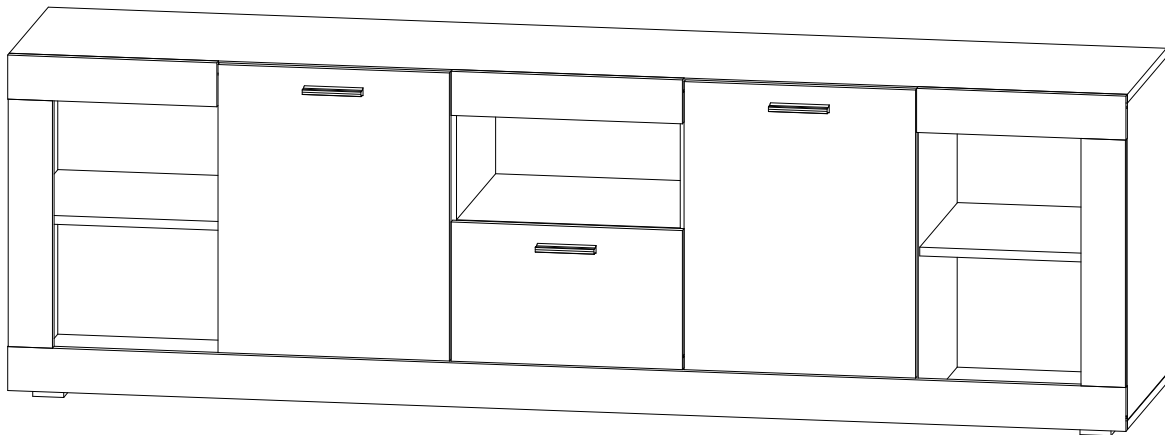

ENG

Dana cabinet

UA

Тумба Dana

630x2020x416 mm

ENG

RULES FOR USE AND CARE OF FURNITURE

1. Use furniture only in dry rooms protected from the effects of weather conditions.
2. Install with suitable tools according to these assembly instructions.
3. Try to assemble as close to the location as possible.
4. The body is assembling in a horizontal position.
5. Before moving furniture, make sure that it is not loaded with items.