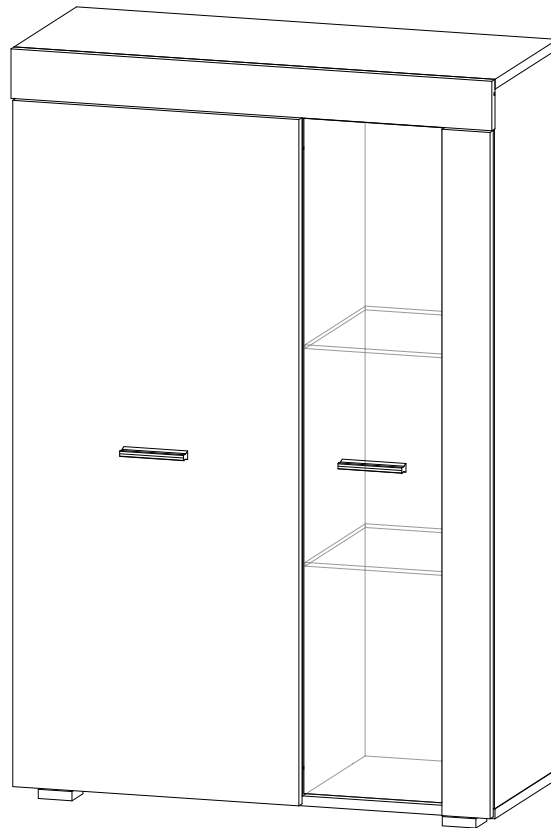

ENG

Dana cupboard

UA

Шафа Дана

1216x800x336 mm

ENG

RULES FOR USE AND CARE OF FURNITURE

1. Use furniture only in dry rooms protected from the effects of weather conditions.
2. Install with suitable tools according to these assembly instructions.
3. Try to assemble as close to the location as possible.
4. The body is assembling in a horizontal position.
5. Before moving furniture, make sure that it is not loaded with items.